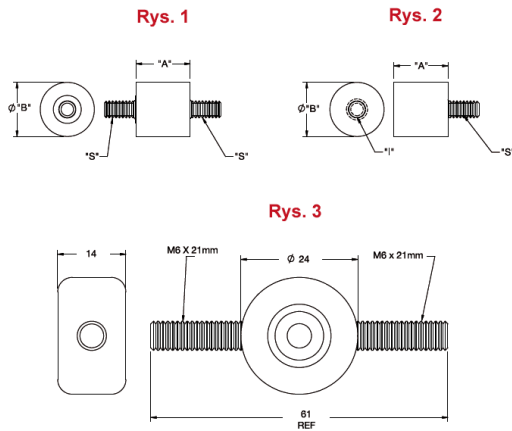

## QM - Vibration Mount

**Details:**

- **Material: Neoprene Rubber 40 Shore A, RMS-241\***
- **Color: Black;**
- **Insert/Studs: 1010-1020 Steel, RMS-242\***
- **Plating: RMS-274\***
- **QM8 only: IIR, Shore 55 Shore A, RMS 360\* Color: Black; Stud: Brass, RMS-349\***
- **Standard Pack: 100/Bag**

Part No.	A ±0.5	B ±0.5	Stud thread S	Insert thread I	Fig.	Ref. Load at 15% Deflection	Standard pack	Colour
	[mm]		[cale]			[kg]	[pcs]	
QM2T	11.1	11.1	#6-32 x 1/2	#6-32 x 3/16	2	3	100	BLK