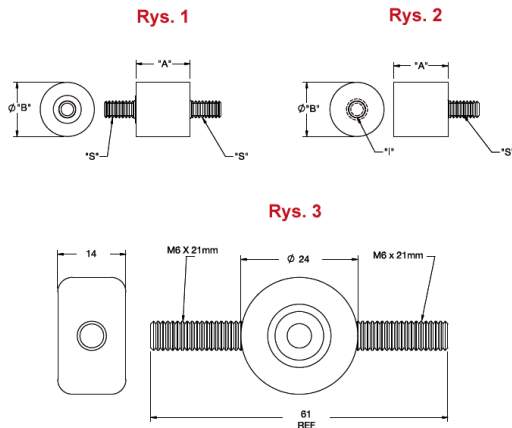

QM - Vibration Mount

Details:

- **Material: Neoprene Rubber 40 Shore A, RMS-241***
- **Color: Black;**
- **Insert/Studs: 1010-1020 Steel, RMS-242***
- **Plating: RMS-274***
- **QM8 only: IIR, Shore 55 Shore A, RMS 360* Color: Black; Stud: Brass, RMS-349***
- **Standard Pack: 100/Bag**

Part No.	A ±0.5	B ±0.5	Stud thread S	Insert thread I	Fig.	Ref. Load at 15% Deflection	Standard pack	Colour
	[mm]		[cale]			[kg]	[pcs]	
QM1T	11.1	11.1	#6-32 x 1/4	#6-32 x 3/16	2	2	100	BLK