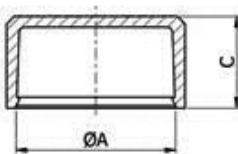

O-KNW - Cover Caps

Kapturki

Typ 3

Podkładki

Details:

- **Material: Nylon**
- **Material for O-KNW-1-085: LDPE**
- Available in various styles and colours
- For decorative and protective purpose
- Optional Washer - order separately
- For correct washer size required - match 'A' dimensions

Part No.	Color	Type	A	B	C	D	Standard pack
			[mm]				[pcs]
O-KNW-3-188-GR	gray	cap 3	18.8	20.6	10.8	-	250