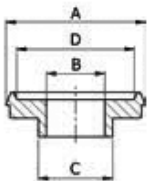

Podkładki

Details:

- **Material: Nylon**
- **Material for O-KNW-1-085: LDPE**
- Available in various styles and colours
- For decorative and protective purpose
- Optional Washer - order separately
- For correct washer size required - match 'A' dimensions

Part No.	Color	Type	A	B	C	D	Standard pack
			[mm]				[pcs]
O-KNW-3-188-GR	gray	cap 3	18.8	20.6	10.8	-	250