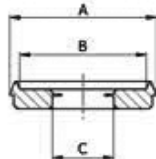

Podkładki

Details:

- **Material: Nylon**
- **Material for O-KNW-1-085: LDPE**
- Available in various styles and colours
- For decorative and protective purpose
- Optional Washer - order separately
- For correct washer size required - match 'A' dimensions

Part No.	Color	Type	A	B	C	D	Standard pack
			[mm]				[pcs]
O-KNW-3-188-GR	gray	cap 3	18.8	20.6	10.8	-	250