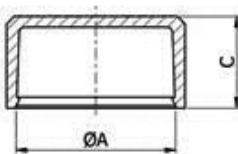

O-KNW - Cover Caps

Kapturki

Typ 3

Podkładki

Details:

- **Material: Nylon**
- **Material for O-KNW-1-085: LDPE**
- Available in various styles and colours
- For decorative and protective purpose
- Optional Washer - order separately
- For correct washer size required - match 'A' dimensions

Part No.	Color	Type	A	B	C	D	Standard pack
			[mm]				[pcs]
O-KNW-1-085-WH	white	cap 1	8.5	10.5	4.3	-	500