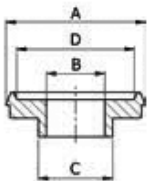

Podkładki

Details:

- **Material: Nylon**
- **Material for O-KNW-1-085: LDPE**
- Available in various styles and colours
- For decorative and protective purpose
- Optional Washer - order separately
- For correct washer size required - match 'A' dimensions

Part No.	Color	Type	A	B	C	D	Standard pack
			[mm]				[pcs]
O-KNW-1-085-WH	white	cap 1	8.5	10.5	4.3	-	500