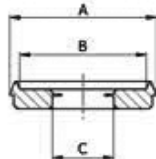

Podkładki

Details:

- **Material: Nylon**
- **Material for O-KNW-1-085: LDPE**
- Available in various styles and colours
- For decorative and protective purpose
- Optional Washer - order separately
- For correct washer size required - match 'A' dimensions

Part No.	Color	Type	A	B	C	D	Standard pack
			[mm]				[pcs]
O-KNW-1-085-WH	white	cap 1	8.5	10.5	4.3	-	500