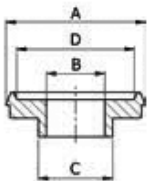

Podkładki

Details:

- **Material: Nylon**
- **Material for O-KNW-1-085: LDPE**
- Available in various styles and colours
- For decorative and protective purpose
- Optional Washer - order separately
- For correct washer size required - match 'A' dimensions

Part No.	Color	Type	A	B	C	D	Standard pack
			[mm]				[pcs]
O-KNW-1-085-BR	brown	cap 1	8.5	10.5	4.3	-	500