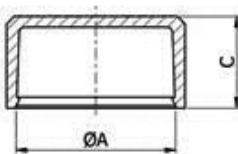

O-KNW - Cover Caps

Kapturki

Typ 3

Podkładki

Details:

- **Material: Nylon**
- **Material for O-KNW-1-085: LDPE**
- Available in various styles and colours
- For decorative and protective purpose
- Optional Washer - order separately
- For correct washer size required - match 'A' dimensions

Part No.	Color	Type	A	B	C	D	Standard pack
			[mm]				[pcs]
O-KNW-1-085-BR	brown	cap 1	8.5	10.5	4.3	-	500