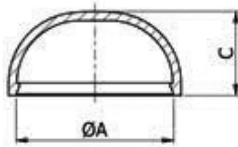

O-KNW - Cover Caps

Kapturki

Typ 1