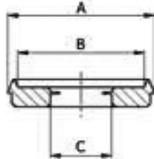

Podkładki

Details:

- **Material: Nylon**
- **Material for O-KNW-1-085: LDPE**
- Available in various styles and colours
- For decorative and protective purpose
- Optional Washer - order separately
- For correct washer size required - match 'A' dimensions

Part No.	Color	Type	A	B	C	D	Standard pack
			[mm]				[pcs]
O-KNW-1-085-BR	brown	cap 1	8.5	10.5	4.3	-	500