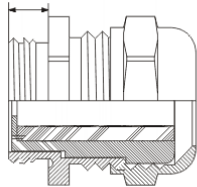

## O-MDLA-PG - Brass Cable Gland - PG Thread

DŁUGOŚĆ GWINTU

**Details:**

- **Material: Brass, Nickel Plated**
- Protection Rating IP68
- Locknut and sealing washer available separately
- Operating temperature range: -20°C to + 85°C
- CE approved

Part No.	Thread	Thread lenght	Bundle diameter	Standard pack
		[mm]		[pcs]
O-MDLA-PG-48-29	PG 48	13	29.0 - 35.0	10