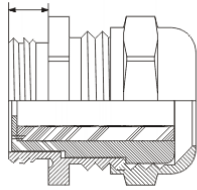

## O-MDLA-PG - Brass Cable Gland - PG Thread

DŁUGOŚĆ GWINTU

**Details:**

- **Material: Brass, Nickel Plated**
- Protection Rating IP68
- Locknut and sealing washer available separately
- Operating temperature range: -20°C to + 85°C
- CE approved

| Part No.        | Thread | Thread length | Bundle diameter | Standard pack |
|-----------------|--------|---------------|-----------------|---------------|
|                 |        | [mm]          |                 |               |
| O-MDLA-PG-42-32 | PG 42  | 11.5          | 32.0 - 38.0     | 10            |