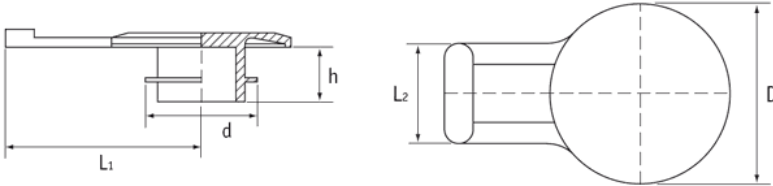

## O-DKO - Compression Fit Plugs

**Details:**

- **Material: LDPE**
- **Color: Yellow**
- Designed to protect DKO-compression fittings
- Fin gives a firm fit into the DKO-swivel nut

Part No.	Thread	To fit DKO fittings Nipple 24° w/O-ring	D	d	h	L <sub>1</sub>	L <sub>2</sub>	Standard pack
			[mm]					[pcs]
O-DKO-515	M52 x 2	38S, 42L	59.0	51.5	10.0	44.5	14.8	