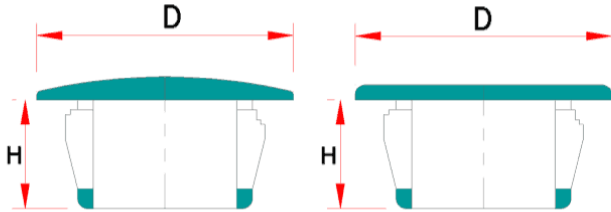

**TM-06TFN - Round plugs**

**Details:**

- **TM-06TFN:**
  - **Material: PA 6**
  - **Convex head**
- **TM-06TPH:**
  - **Material: HDPE**
  - **Flat head**
- **Colour: black**

Part No.	Head shape	D	H	Mounting hole diameter		Panel thickness
		[mm]		[cale]	[mm]	
TM-06TFN-318	convex	35	10	31.8	1.1/4"	3.2