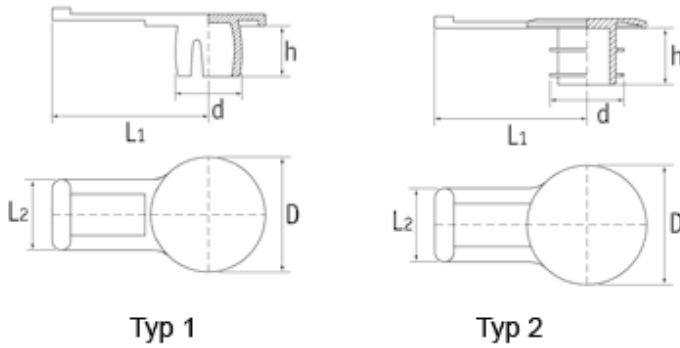

O-ZUB - Side Release Plugs

Details:

- **Material: LDPE**
- **Color: Natural**
- Continuous sealing lip and strong flexible side-tab on both designs
- Type 1 - rounded plug design ensures a low-abrasion fit

Part No.	Thread	D	d	h	l ₁	l ₂	Type	Standard pack
		[mm]						[pcs]
O-ZUB-M14-2	M14 x 1.5	21.0	13.1	10.0	26.0	12.0	2	500