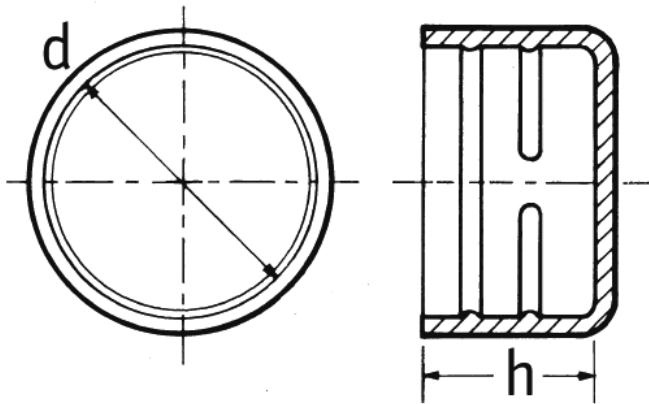

O-NAUZ - Ribbed Caps

Details:

- **Material: LDPE**
- **Color: red**
- Other quantities also available

Part No.	d	h	Colour
	[mm]		
O-NAUZ-1250-341	125.0	34.1	yellow