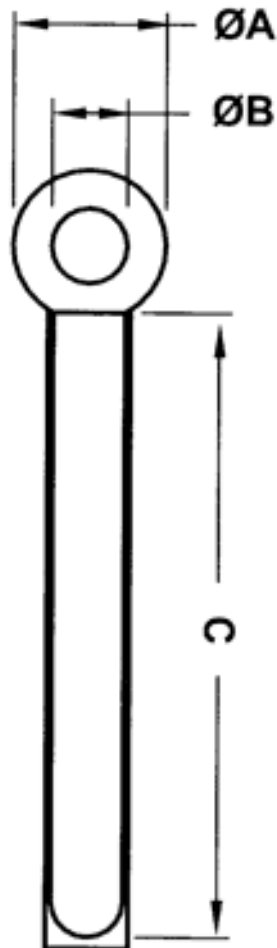

FP-6655 - Adjustable steel clamp with PVC coating

Details:

- **Clamp material: steel**
- **Coating material: PVC**
- **Coating color: black**

Part No.	A	B	C	Standard pack
	[mm]			[pcs]
6657MC90PS	8.0	3.6	62.0	1000