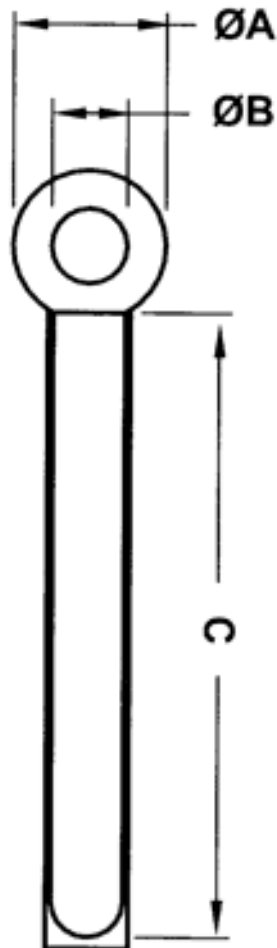

FP-6655 - Adjustable steel clamp with PVC coating

Details:

- **Clamp material: steel**
- **Coating material: PVC**
- **Coating color: black**

Part No.	A	B	C	Standard pack
	[mm]			[pcs]
6655MC90PS	7.5	3.3	32.0	1000