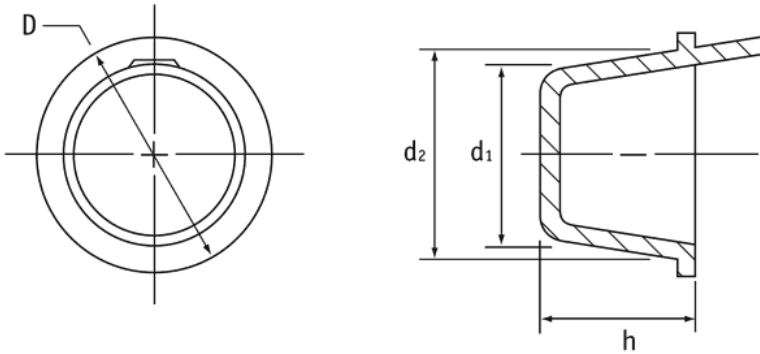

**O-ZBU - Side Pull Tabs**

Details:

- **Material: LDPE**
- **Color: blue**
- Use as Cap or Plug
- Side pull-tab for easy removal

Part No.	d1	d2	D	h	Standard pack
	[mm]				[pcs]
O-ZBU-468	46.8	50.8	53.9	25.4	1000