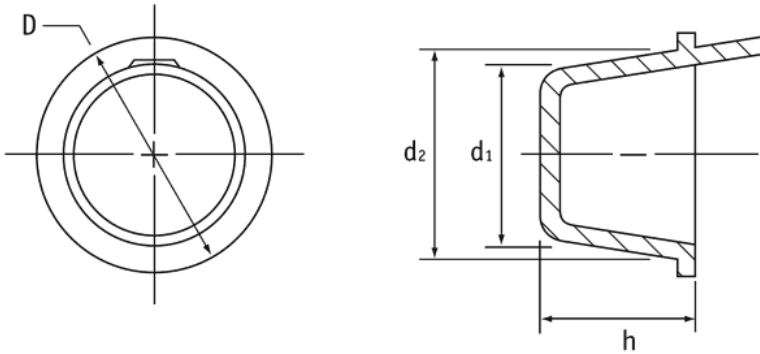

O-ZBU - Side Pull Tabs

Details:

- **Material: LDPE**
- **Color: blue**
- Use as Cap or Plug
- Side pull-tab for easy removal

Part No.	d1	d2	D	h	Standard pack
	[mm]				[pcs]
O-ZBU-452	45.2	49.5	53.9	25.4	1000