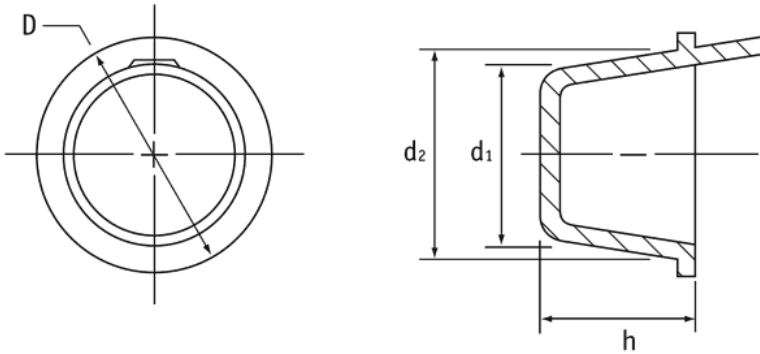

O-ZBU - Side Pull Tabs

Details:

- **Material: LDPE**
- **Color: blue**
- Use as Cap or Plug
- Side pull-tab for easy removal

Part No.	d1	d2	D	h	Standard pack
	[mm]				[pcs]
O-ZBU-221	22.1	24.8	28.6	15.9	1000