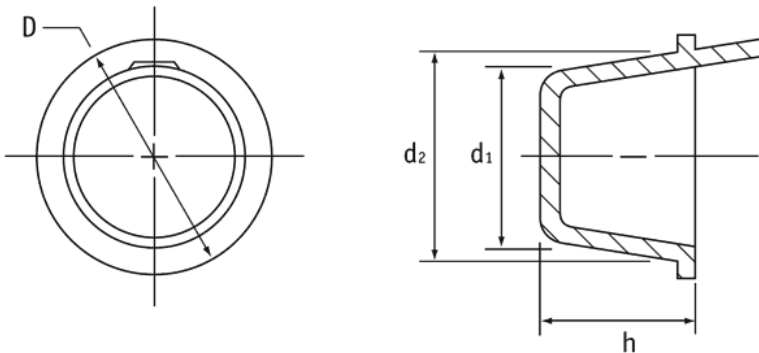

O-ZBU - Side Pull Tabs

Details:

- **Material: LDPE**
- **Color: blue**
- Use as Cap or Plug
- Side pull-tab for easy removal

Part No.	d1	d2	D	h	Standard pack
	[mm]				[pcs]
O-ZBU-076	7.6	9.3	13.5	9.5	1000