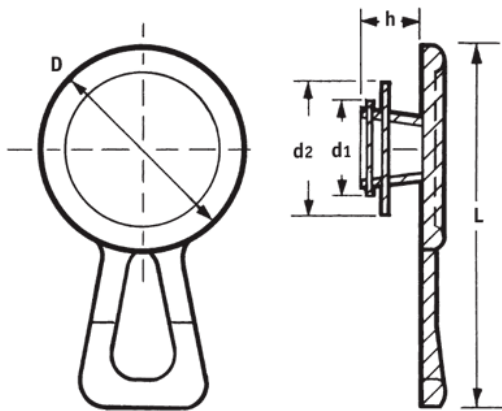

### O-EZE-B - Lateral Pull Plug

**Details:**

- **Material: LDPE**
- **Color: red**
- Simple push fit
- Fit threaded or plain ports
- Strong, flexible pull-tab for quick removal

Part No	To Fit Thread Size			h	D	d1	d2	L	Standard pack [pcs]
	UNF	BSP	metric						
O-EZE-B-345	1 1/4", 1 3/8"	1"	M30, M36	10.0	45.0	29.9	34.5	62.0	1000