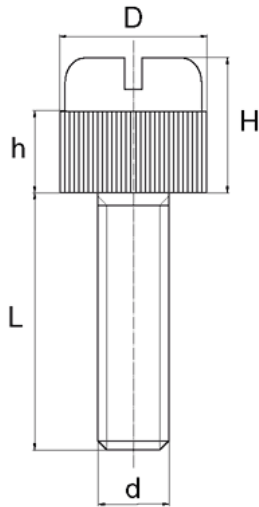

BL-SLRCM - Śruby z łbem radełkowym z rowkiem

Details:

- **Material: Nylon**
- **Colour: natural**
- Other materials, colours and sizes available on special order
- Lengths 15 and 17 mm have a 5.0 mm non-threaded part under the head.
- The dimension M4x30 has a 5 mm non-threaded part under the head
- Most screws fully threaded up to 80 mm long.

Part No.	Thread d	L	D	h	H	Standard pack
		[mm]				[pcs]
BL-SLRCM-M5-45	M5	45	9.7	5.3	7.7	1000