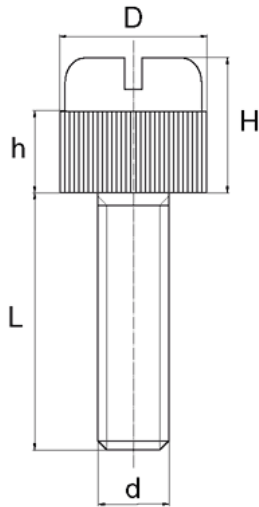

BL-SLRCM - Śruby z łbem radełkowym z rowkiem

Details:

- **Material: Nylon**
- **Colour: natural**
- Other materials, colours and sizes available on special order
- Lengths 15 and 17 mm have a 5.0 mm non-threaded part under the head.
- The dimension M4x30 has a 5 mm non-threaded part under the head
- Most screws fully threaded up to 80 mm long.

Part No.	Thread d	L	D	h	H	Standard pack
		[mm]				[pcs]
BL-SLRCM-M4-16	M4	16	9.4	4.8	7.0	1000