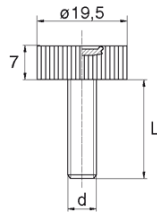

## BL-SLR101 - Plastic screws with knurled head

**Details:**

- **Material: Nylon**
- **Colour: natural**
- M5 and M6 threads available on special order (minimum 10 000 pcs)
- Other materials, colours and sizes available on special order
- Lengths 15 and 17 mm have a 5.0 mm non-threaded part under the head.
- Most screws fully threaded up to 80 mm long.

Part No.	d	L	Standard pack
		[mm]	[pcs]
BL-SLR101-M8-017	M8	17	10000