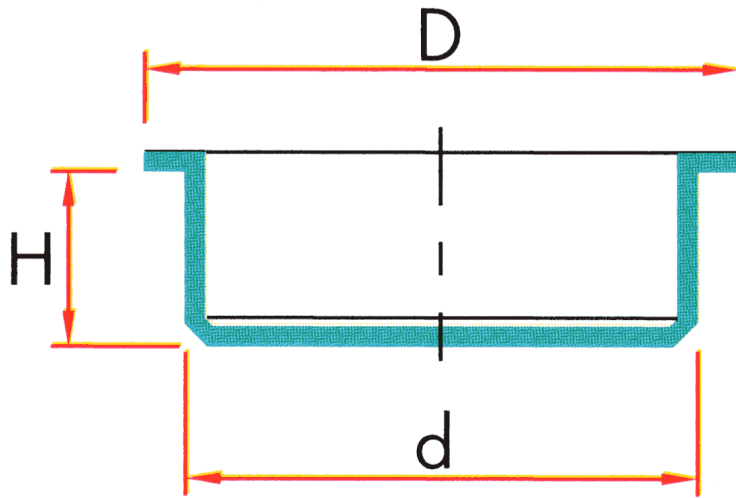

TM-01S/T - Parallel protection plugs

Details:

- **Material: LDPE**
- **Color: natural**

Part No.	d	D	H	Thread			
	[mm]			metric		gas	
TM-01S/T 140	140	151	15.5				