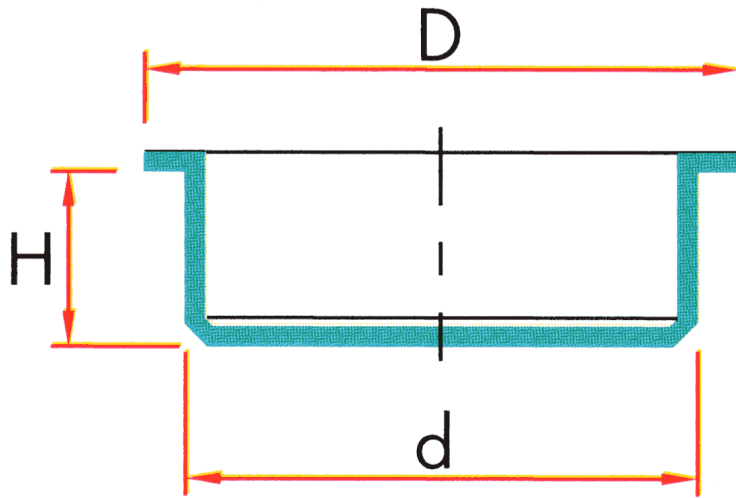

TM-01S/T - Parallel protection plugs

Details:

- **Material: LDPE**
- **Color: natural**

Part No.	d	D	H	Thread			
	[mm]			metric		gas	
TM-01S/T 107	107	115	13.5				