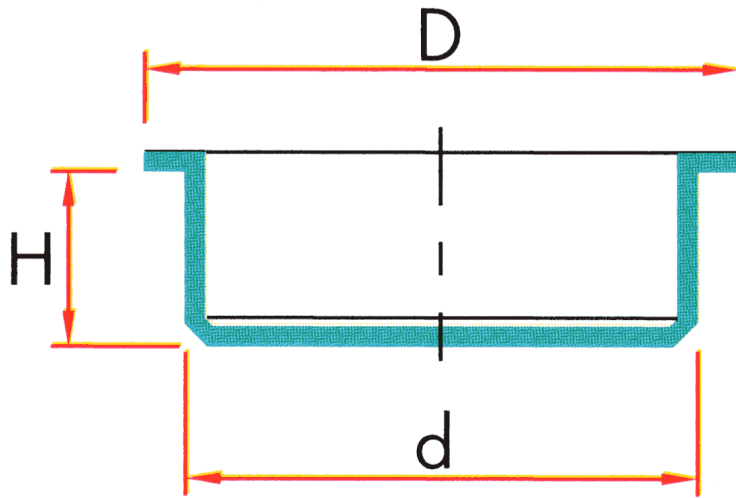

TM-01S/T - Parallel protection plugs

Details:

- **Material: LDPE**
- **Color: natural**

Part No.	d	D	H	Thread			
	[mm]			metric		gas	
TM-01S/T 106	106	109	10.5				