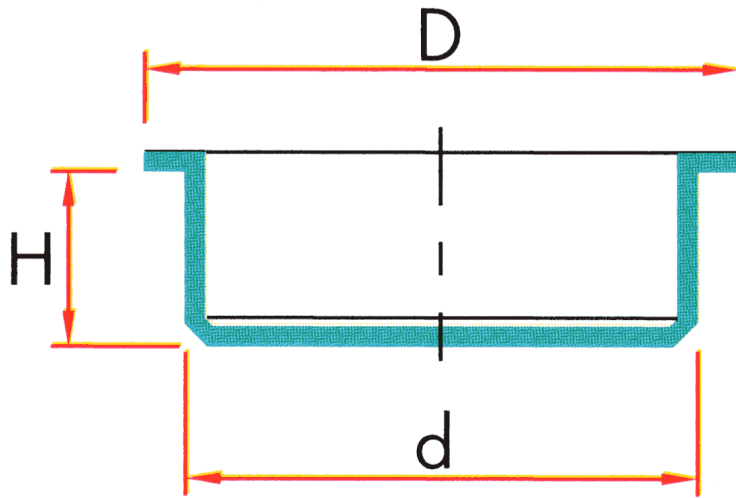

TM-01S/T - Parallel protection plugs

Details:

- **Material: LDPE**
- **Color: natural**

Part No.	d	D	H	Thread			
	[mm]			metric		gas	
TM-01S/T 103	103	108	10				