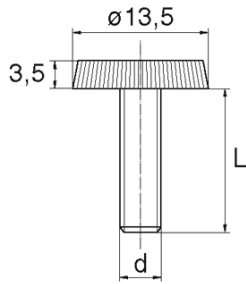

BL-SLR87 - Screws with knurled head

Details:

- **Material: Nylon**
- **Colour: natural**
- Other materials, colours and sizes available on special order
- Lengths 15 and 17 mm have a 5.0 mm non-threaded part under the head.
- The dimension M4x30 has a 5 mm non-threaded part under the head
- Most screws fully threaded up to 80 mm long.

Part No.	d	L	Standard pack
		[mm]	[pcs]
BL-SLR87-M10-035	M10	35	5000