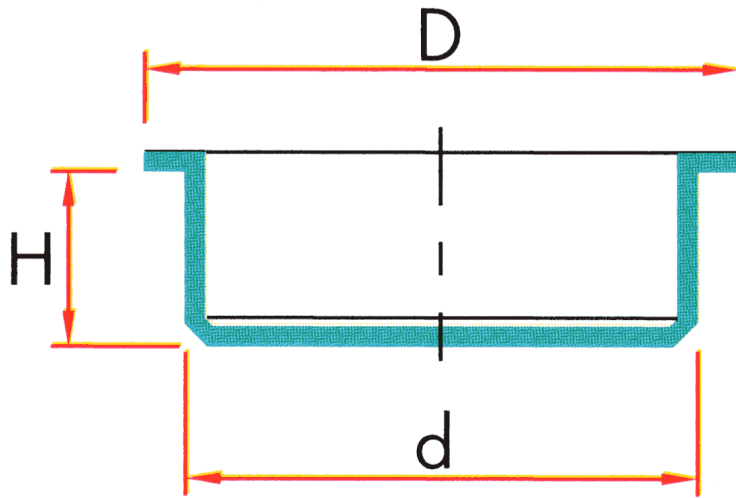

TM-01S/T - Parallel protection plugs

Details:

- **Material: LDPE**
- **Color: natural**

Part No.	d	D	H	Thread			
	[mm]			metric		gas	
TM-01S/T 102	102	107	10				