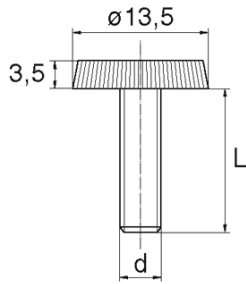

BL-SLR87 - Screws with knurled head

Details:

- **Material: Nylon**
- **Colour: natural**
- Other materials, colours and sizes available on special order
- Lengths 15 and 17 mm have a 5.0 mm non-threaded part under the head.
- The dimension M4x30 has a 5 mm non-threaded part under the head
- Most screws fully threaded up to 80 mm long.

Part No.	d	L	Standard pack
		[mm]	[pcs]
BL-SLR87-M10-008	M10	8	5000