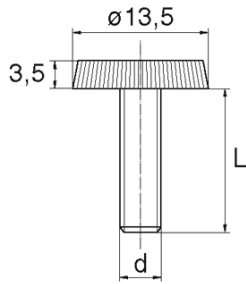

**BL-SLR87 - Screws with knurled head**

**Details:**

- **Material: Nylon**
- **Colour: natural**
- Other materials, colours and sizes available on special order
- Lengths 15 and 17 mm have a 5.0 mm non-threaded part under the head.
- The dimension M4x30 has a 5 mm non-threaded part under the head
- Most screws fully threaded up to 80 mm long.

Part No.	d	L	Standard pack
		[mm]	[pcs]
BL-SLR87-M10-006	M10	6	5000