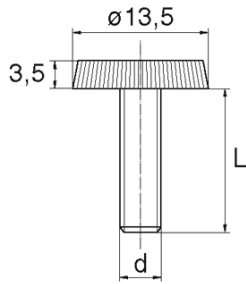

BL-SLR87 - Screws with knurled head

Details:

- **Material: Nylon**
- **Colour: natural**
- Other materials, colours and sizes available on special order
- Lengths 15 and 17 mm have a 5.0 mm non-threaded part under the head.
- The dimension M4x30 has a 5 mm non-threaded part under the head
- Most screws fully threaded up to 80 mm long.

Part No.	d	L	Standard pack
		[mm]	[pcs]
BL-SLR87-M8-060	M8	60	5000