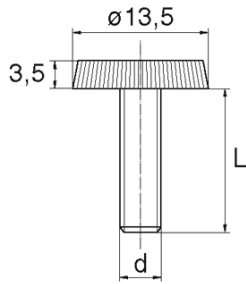

BL-SLR87 - Screws with knurled head

Details:

- **Material: Nylon**
- **Colour: natural**
- Other materials, colours and sizes available on special order
- Lengths 15 and 17 mm have a 5.0 mm non-threaded part under the head.
- The dimension M4x30 has a 5 mm non-threaded part under the head
- Most screws fully threaded up to 80 mm long.

Part No.	d	L	Standard pack
		[mm]	[pcs]
BL-SLR87-M8-017	M8	17	10000