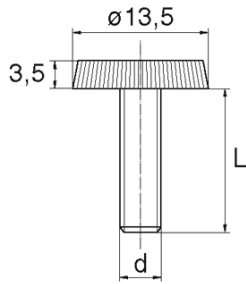

**BL-SLR87 - Screws with knurled head**

**Details:**

- **Material: Nylon**
- **Colour: natural**
- Other materials, colours and sizes available on special order
- Lengths 15 and 17 mm have a 5.0 mm non-threaded part under the head.
- The dimension M4x30 has a 5 mm non-threaded part under the head
- Most screws fully threaded up to 80 mm long.

Part No.	d	L	Standard pack
		[mm]	[pcs]
BL-SLR87-M8-010	M8	10	5000