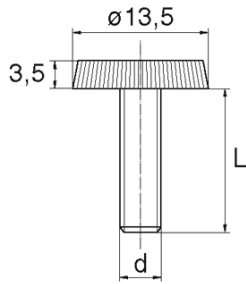

BL-SLR87 - Screws with knurled head

Details:

- **Material: Nylon**
- **Colour: natural**
- Other materials, colours and sizes available on special order
- Lengths 15 and 17 mm have a 5.0 mm non-threaded part under the head.
- The dimension M4x30 has a 5 mm non-threaded part under the head
- Most screws fully threaded up to 80 mm long.

Part No.	d	L	Standard pack
		[mm]	[pcs]
BL-SLR87-M6-035	M6	35	5000