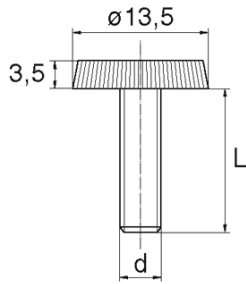

BL-SLR87 - Screws with knurled head

Details:

- **Material: Nylon**
- **Colour: natural**
- Other materials, colours and sizes available on special order
- Lengths 15 and 17 mm have a 5.0 mm non-threaded part under the head.
- The dimension M4x30 has a 5 mm non-threaded part under the head
- Most screws fully threaded up to 80 mm long.

Part No.	d	L	Standard pack
		[mm]	[pcs]
BL-SLR87-M6-008	M6	8	5000