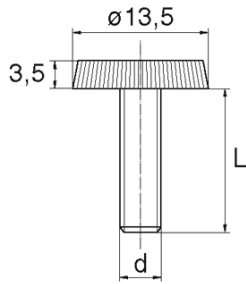

BL-SLR87 - Screws with knurled head

Details:

- **Material: Nylon**
- **Colour: natural**
- Other materials, colours and sizes available on special order
- Lengths 15 and 17 mm have a 5.0 mm non-threaded part under the head.
- The dimension M4x30 has a 5 mm non-threaded part under the head
- Most screws fully threaded up to 80 mm long.

Part No.	d	L	Standard pack
		[mm]	[pcs]
BL-SLR87-M5-015	M5	15	10000