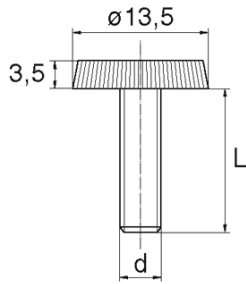

**BL-SLR87 - Screws with knurled head**

**Details:**

- **Material: Nylon**
- **Colour: natural**
- Other materials, colours and sizes available on special order
- Lengths 15 and 17 mm have a 5.0 mm non-threaded part under the head.
- The dimension M4x30 has a 5 mm non-threaded part under the head
- Most screws fully threaded up to 80 mm long.

Part No.	d	L	Standard pack
		[mm]	[pcs]
BL-SLR87-M5-010	M5	10	5000