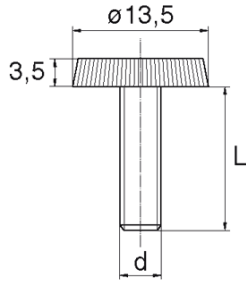

**BL-SLR87 - Screws with knurled head**

**Details:**

- **Material: Nylon**
- **Colour: natural**
- Other materials, colours and sizes available on special order
- Lengths 15 and 17 mm have a 5.0 mm non-threaded part under the head.
- The dimension M4x30 has a 5 mm non-threaded part under the head
- Most screws fully threaded up to 80 mm long.

Part No.	d	L	Standard pack
		[mm]	[pcs]
BL-SLR87-M5-006	M5	6	5000