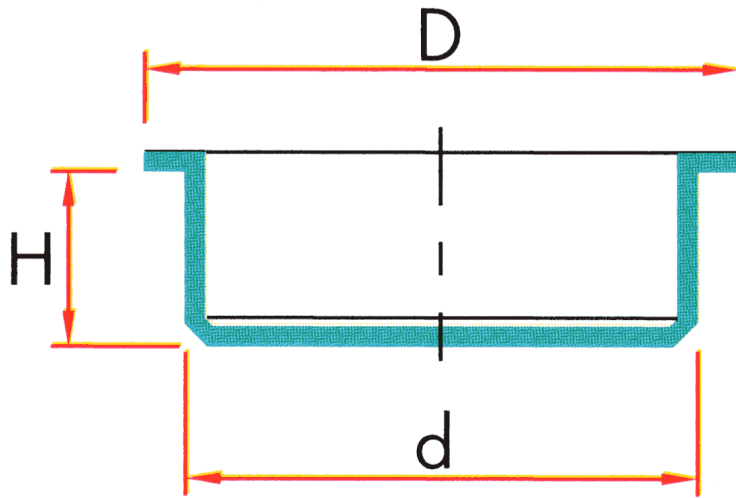

TM-01S/T - Parallel protection plugs

Details:

- **Material: LDPE**
- **Color: natural**

Part No.	d	D	H	Thread			
	[mm]			metric		gas	
TM-01S/T 92	92	97	10				G 3.1/4"