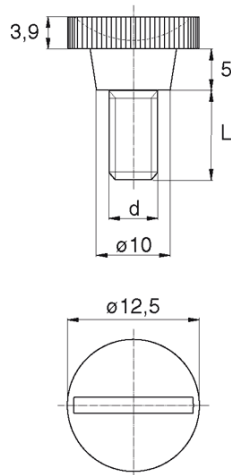

**BL-SLR51 - Screws with knurled and slotted head**

Details:

- **Material: Nylon**
- **Colour: natural**
- Other materials, colours and sizes available on special order

Part No.	d	L	Standard pack
		[mm]	[pcs]
BL-SLR51-M8-025	M8	25	5000