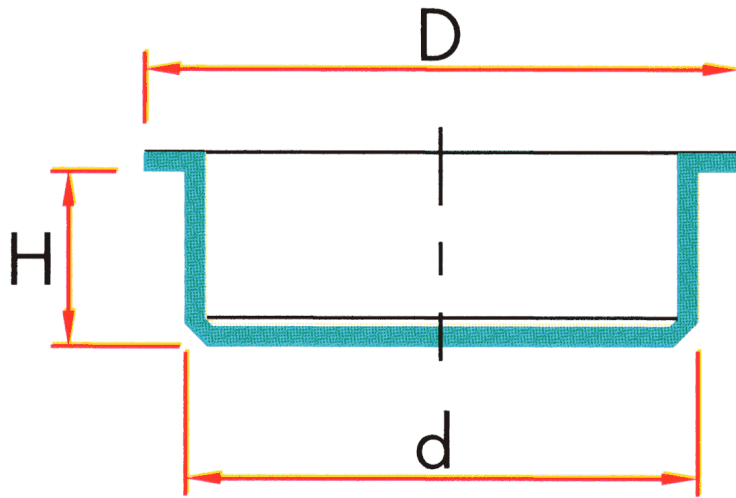

TM-01S/T - Parallel protection plugs

Details:

- **Material: LDPE**
- **Color: natural**

Part No.	d	D	H	Thread			
	[mm]			metric		gas	
TM-01S/T 68	68	75	11				