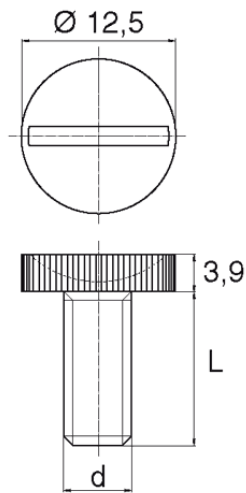

## BL-SLRN2 - Screws with knurled and slotted head

**Details:**

- **Material: Nylon**
- **Colour: natural**
- Other materials, colours and sizes available on special order
- Lengths 15 and 17 mm have a 5.0 mm non-threaded part under the head.
- The dimension M4x30 has a 5 mm non-threaded part under the head
- Most screws fully threaded up to 80 mm long.

Part No.	d	L	Standard pack
		[mm]	[pcs]
BL-SLRN2-M8-050	M8	50	1000