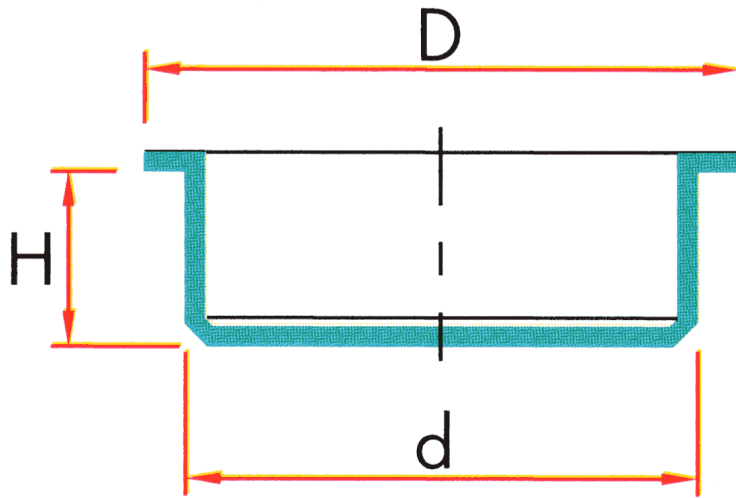

TM-01S/T - Parallel protection plugs

Details:

- **Material: LDPE**
- **Color: natural**

Part No.	d	D	H	Thread			
	[mm]			metric		gas	
TM-01S/T 55	55	60	10.5			M56x1.5	