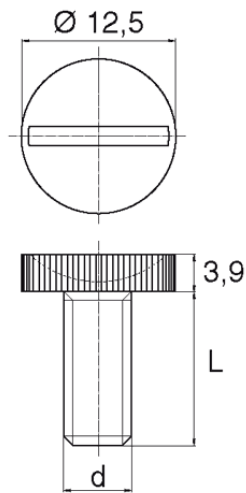

BL-SLRN2 - Screws with knurled and slotted head

Details:

- **Material: Nylon**
- **Colour: natural**
- Other materials, colours and sizes available on special order
- Lengths 15 and 17 mm have a 5.0 mm non-threaded part under the head.
- The dimension M4x30 has a 5 mm non-threaded part under the head
- Most screws fully threaded up to 80 mm long.

Part No.	d	L	Standard pack
		[mm]	[pcs]
BL-SLRN2-M4-025	M4	25	1000