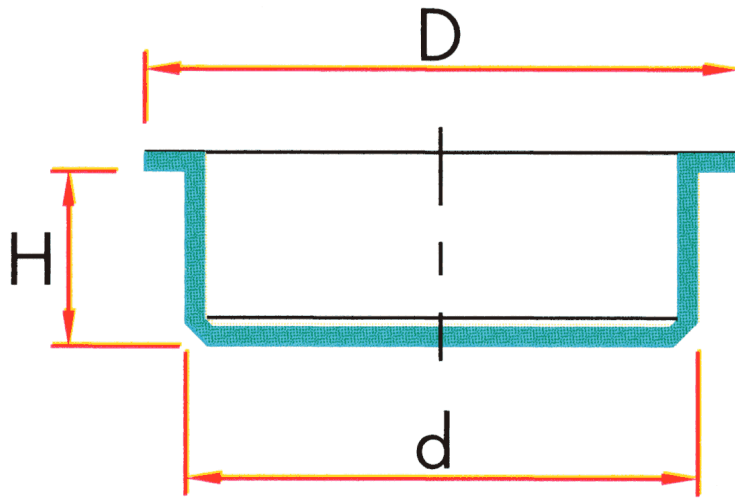

TM-01S/T - Parallel protection plugs

Details:

- **Material: LDPE**
- **Color: natural**

Part No.	d	D	H	Thread			
	[mm]			metric		gas	
TM-01S/T 47	47	51.5	10.5	M52	M48x2		M48x1.5