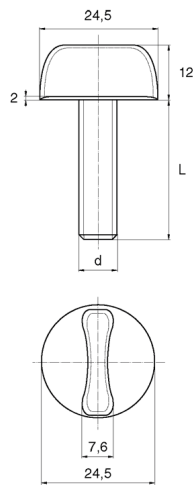

BL-WSW - Wing Screws with Washer

Details:

- **Material: Nylon**
- **Colour: natural**

Part No.	Thread d	L	Standard pack
		[mm]	[pcs]
BL-WSW-M8-35	M8	35	5000