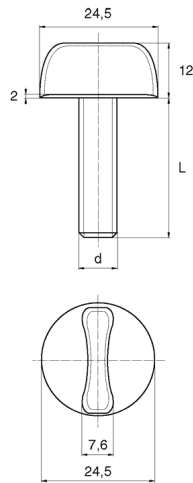

BL-WSW - Wing Screws with Washer

Details:

- **Material: Nylon**
- **Colour: natural**

Part No.	Thread d	L	Standard pack
		[mm]	[pcs]
BL-WSW-M8-30	M8	30	5000