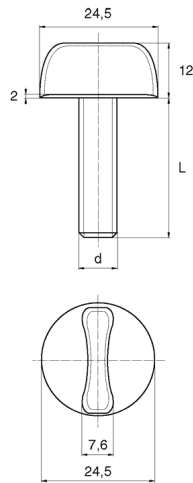

BL-WSW - Wing Screws with Washer

Details:

- **Material: Nylon**
- **Colour: natural**

Part No.	Thread d	L	Standard pack
		[mm]	[pcs]
BL-WSW-M8-12	M8	12	5000