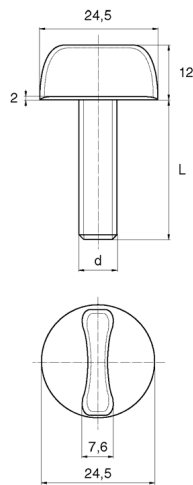

BL-WSW - Wing Screws with Washer

Details:

- **Material: Nylon**
- **Colour: natural**

Part No.	Thread d	L	Standard pack
		[mm]	[pcs]
BL-WSW-M6-60	M6	60	5000