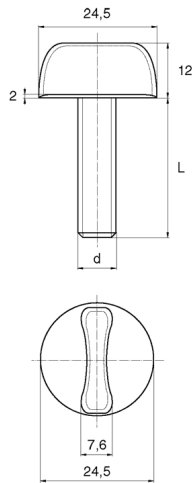

## BL-WSW - Wing Screws with Washer

**Details:**

- **Material: Nylon**
- **Colour: natural**

Part No.	Thread d	L	Standard pack
		[mm]	[pcs]
BL-WSW-M6-40	M6	40	5000