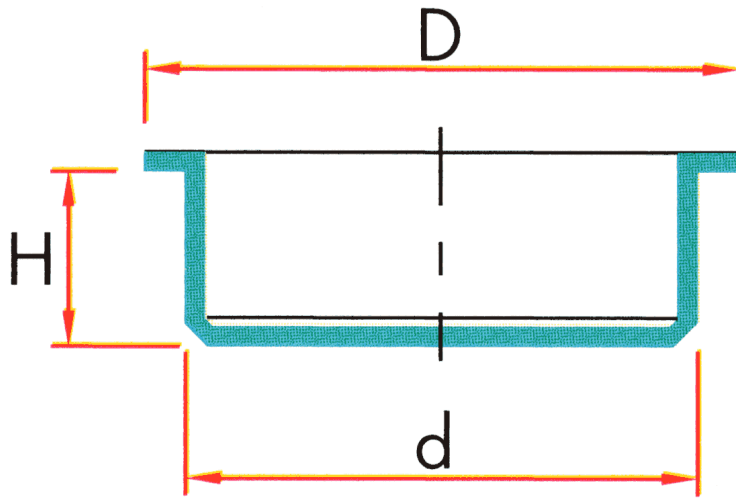

TM-01S/T - Parallel protection plugs

Details:

- **Material: LDPE**
- **Color: natural**

Part No.	d	D	H	Thread			
	[mm]			metric		gas	
TM-01S/T 5	5	9	6	M6			